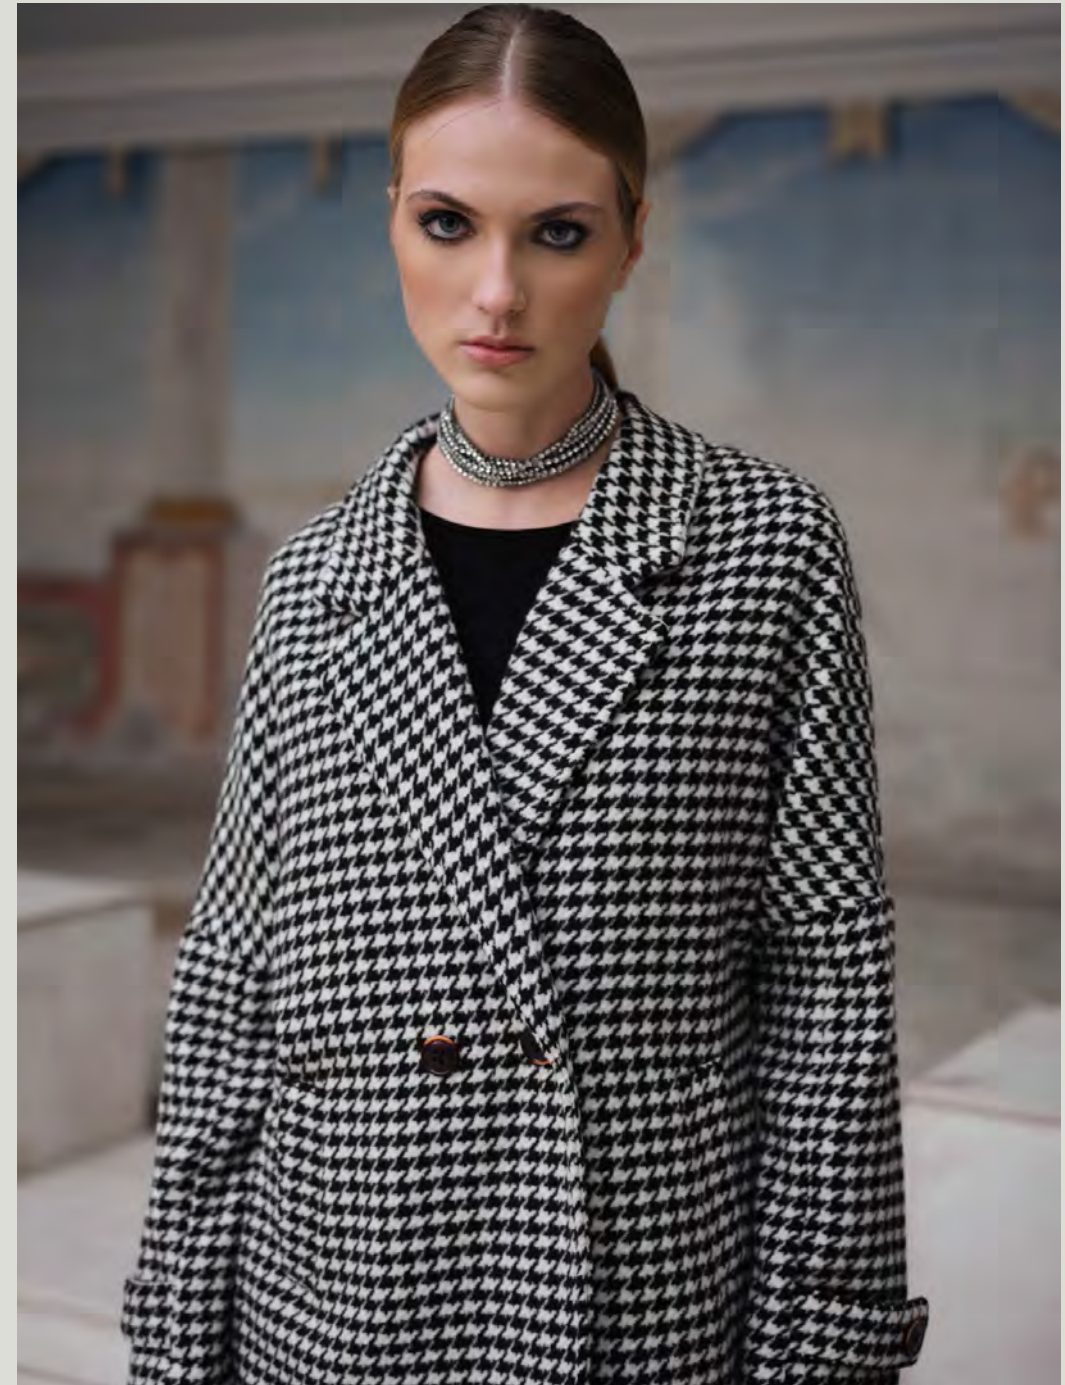

LOSON M^W

FALL WINTER 2023
— Man & Woman

DENIM PUSH UP LWMAP050L_23001

FANCY COAT LWMAP030L_23012

SELF CONFIDENT

SELF

CONFIDENT

PANT LMNAPO402_23010