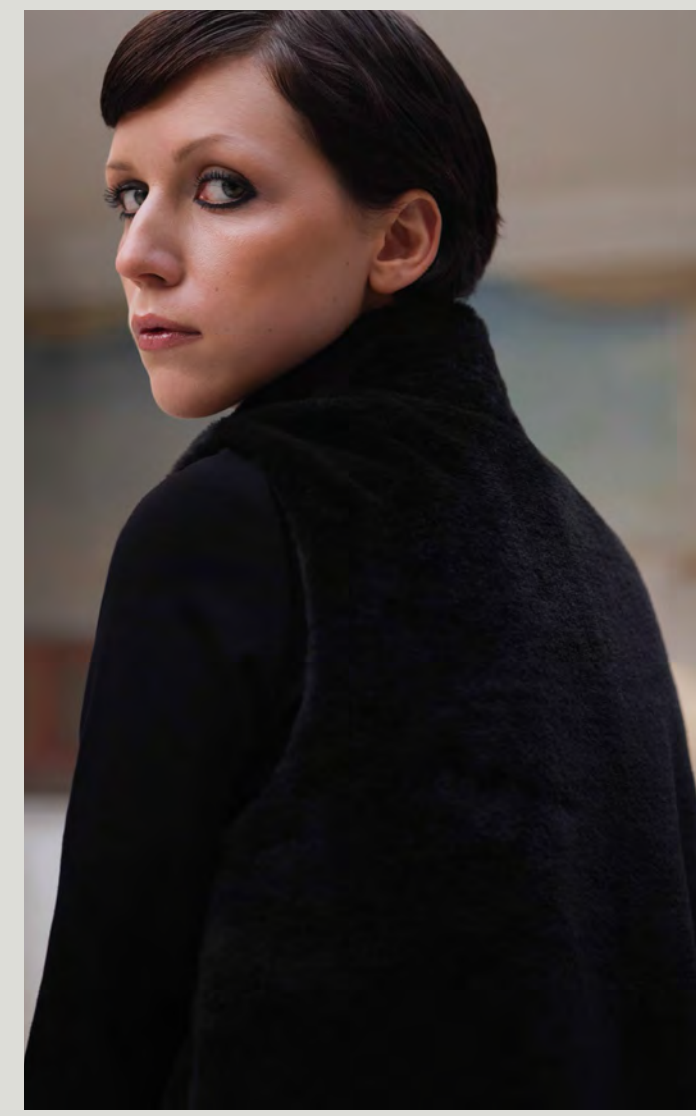

LOSON M^W

FALL WINTER 2023
— Man & Woman

DENIM PUSH UP LWMAP050L_23001

FANCY COAT LWMAP030L_23012

SELF CONFIDENT

SELF

CONFIDENT

PANT LMNAPO402_23010